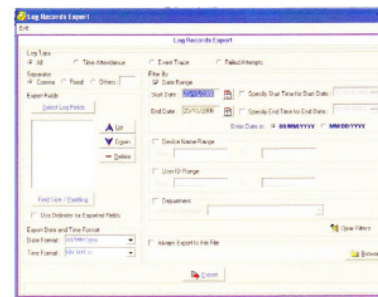

SOFTWARE PACKAGES

CHOOSE ONE (STANDARD OR PROFESSIONAL)

Features

- Managing of application administrator operator
  - Allow different software module access privilege
  - Multi user access under network environment

- Managing of devices
  - Configuration of devices' communication mode
  - Configuration of devices' properties

- Managing of user
  - Central fingerprint enrollment and access rights assignment
  - Allows import and export of user information
  - Allows easy user records synchronization between devices and software
  - Allows backup or restore of user records between devices and software

- Managing of log records
  - Allows uploading from devices
  - Allows exporting to text
  - Allows generation of time attendance reports
  - Standalone module supporting continuous or scheduled uploading

- Managing of access timezone
  - Allows users' accessibility to be controlled by schedules
  - Maximum 20 schedules; each schedule has 8 definable periods of accessibility
  - Allows creation of 2 calendar years with definable public holidays