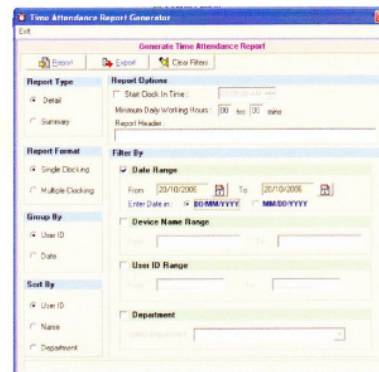

SOFTWARE PACKAGES

CHOOSE ONE (STANDARD OR PROFESSIONAL)

Features

- Managing of application administrator operator
  - Allow different software module access privilege
  - Multi user access under network environment

- Managing of devices
  - Configuration of devices' communication mode
  - Configuration of devices' properties

- Managing of user
  - Central fingerprint enrollment and access rights assignment
  - Allows import and export of user information
  - Allows easy user records synchronization between devices and software
  - Allows backup or restore of user records between devices and software

- Managing of log records
  - Allows uploading from devices
  - Allows exporting to text
  - Allows generation of time attendance reports
  - Standalone module supporting continuous or scheduled uploading

- Managing of access timezone
  - Allows users' accessibility to be controlled by schedules
  - Maximum 20 schedules; each schedule has 8 definable periods of accessibility
  - Allows creation of 2 calendar years with definable public holidays